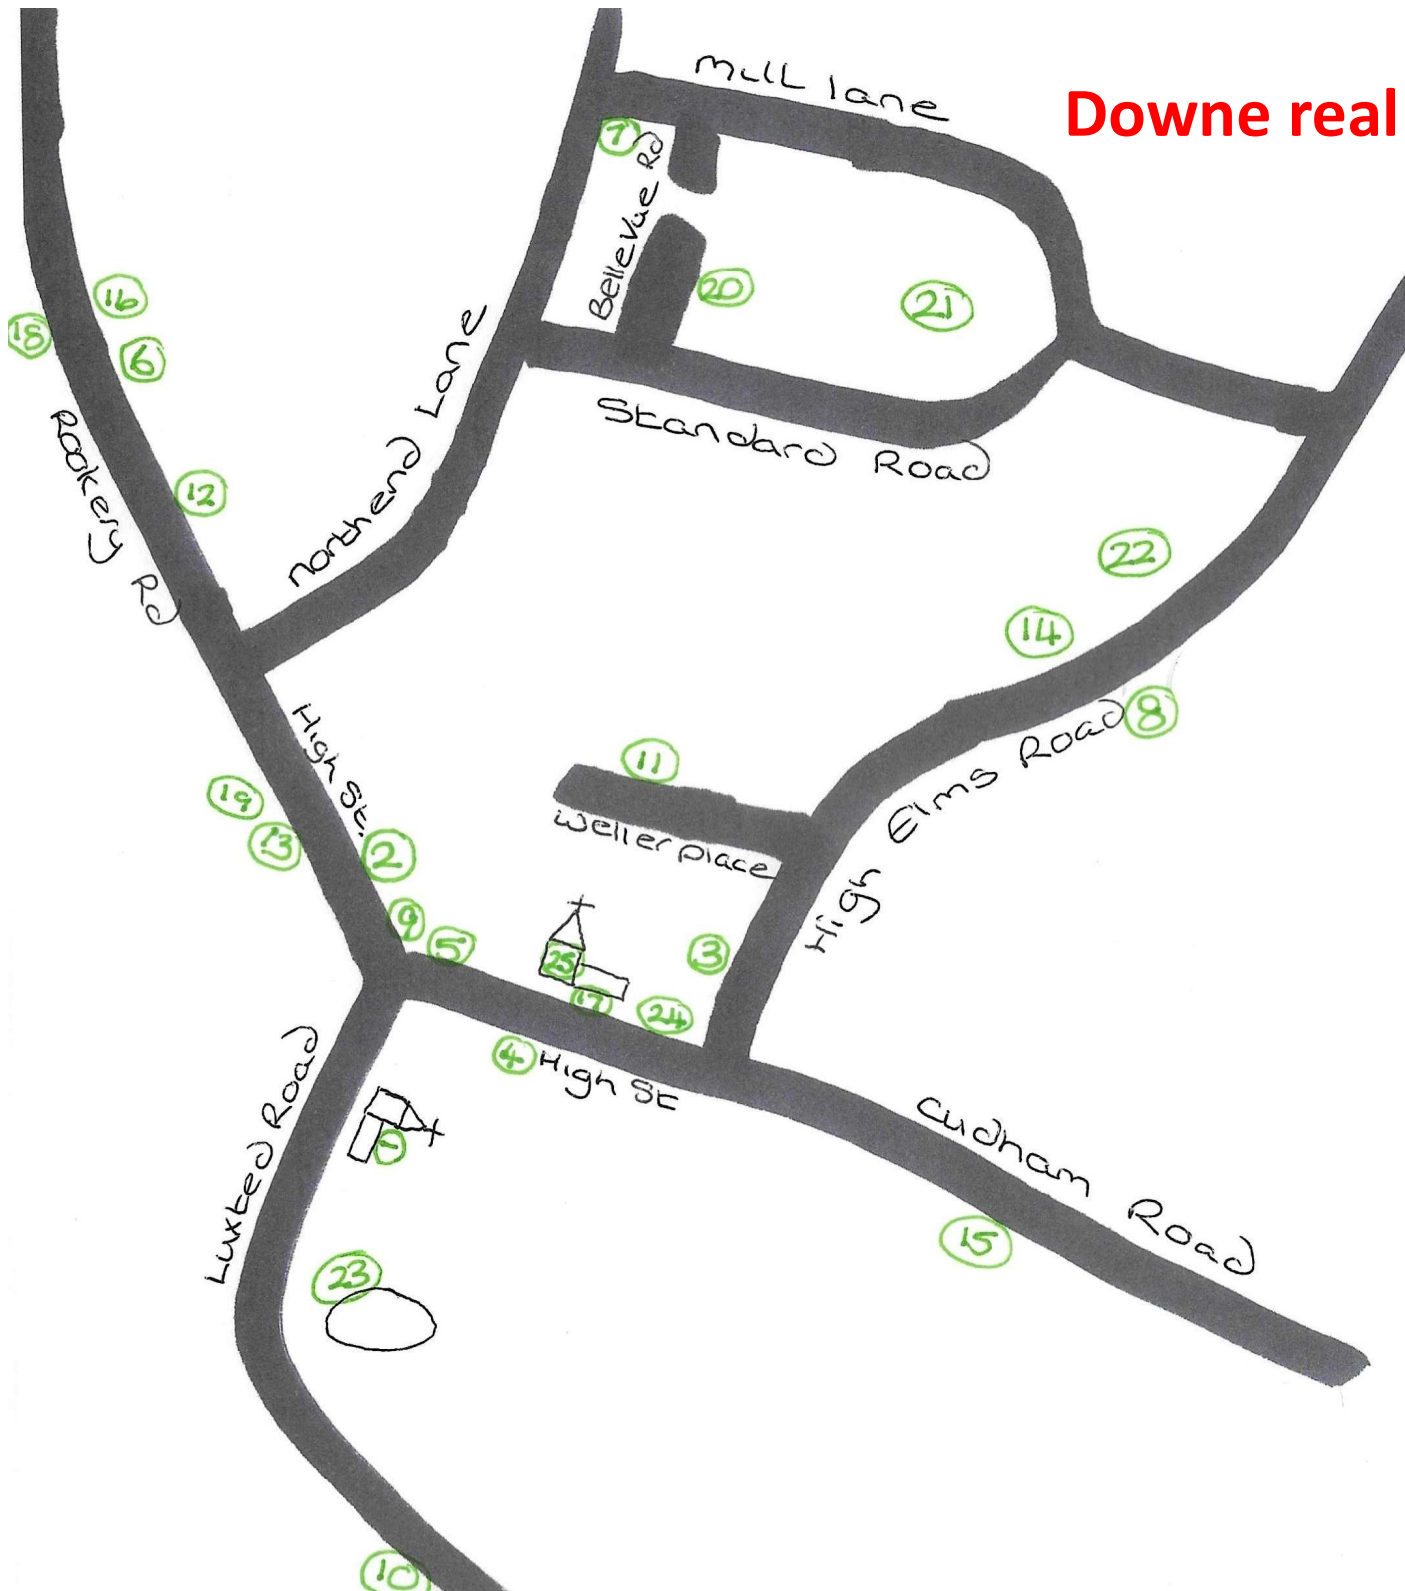

Downe real advent calendar trail (not to scale)

DAY	LOCATION
1	Downe Baptist Church, Luxted Road
2	23 High Street
3	Elm Cottage, High Elms Road
4	George & Dragon, High Street
5	Village centre
6	4 Cross Ashes, Rookery Road
7	Honeysuckle house, Mill Lane
8	Downe Livery, High Elms Road
9	Queens Head, High Street
10	Down House, Luxted Road
11	6 Weller Place
12	Highfield, Rookery Road
13	8 High Street
14	Downe School, High Elms Road
15	Christmas Tree Farm, Cudham Road
16	6 Cross Ashes, Rookery Road
17	Church yard
18	2 Rookery Cottages, Rookery Road
19	6 High Street
20	12 Belle Vue Road
21	Stalisfield Place
22	Recreation Ground, High Elms Road
23	By the pond, Luxted Road
24	Church yard
25	St Mary's church