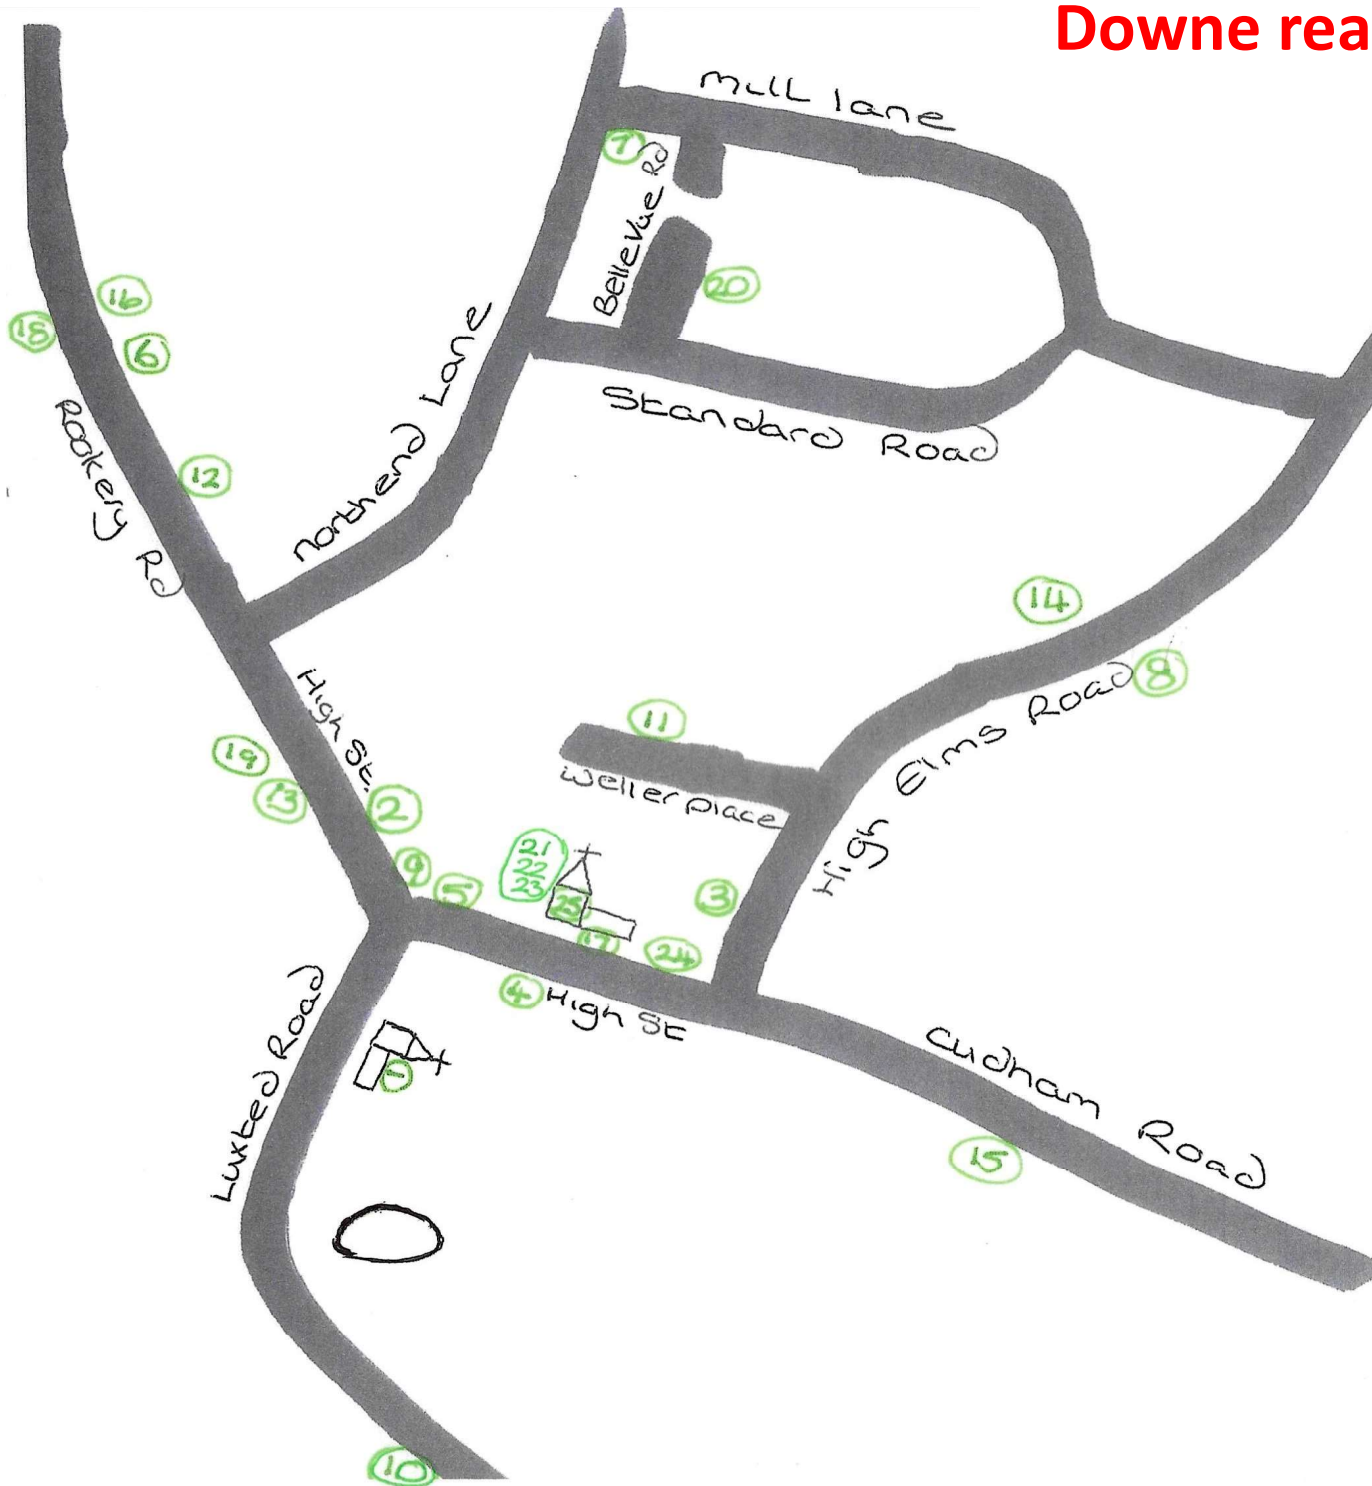

Downe real advent calendar trail (not to scale)

DAY	LOCATION
1	Downe Baptist Church, Luxted Road
2	23 High Street
3	Elm Cottage, High Elms Road
4	George & Dragon, High Street
5	Village centre
6	4 Cross Ashes, Rookery Road
7	Honeysuckle house, Mill Lane
8	Downe Livery, High Elms Road
9	Queens Head, High Street
10	Down House, Luxted Road
11	6 Weller Place
12	Highfield, Rookery Road
13	8 High Street
14	Downe School, High Elms Road
15	Christmas Tree Farm, Cudham Road
16	6 Cross Ashes, Rookery Road
17	St Mary's churchyard
18	2 Rookery Cottages, Rookery Road
19	6 High Street
20	12 Belle Vue Road
21	St Mary's churchyard
22	St Mary's churchyard
23	St Mary's churchyard
24	St Mary's churchyard
25	St Mary's church